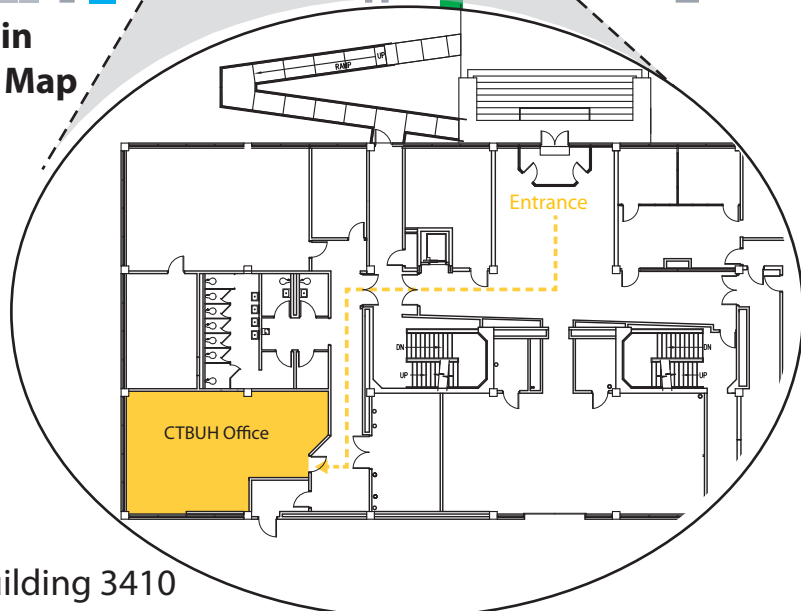

IIT Main Campus Map

Building 3410