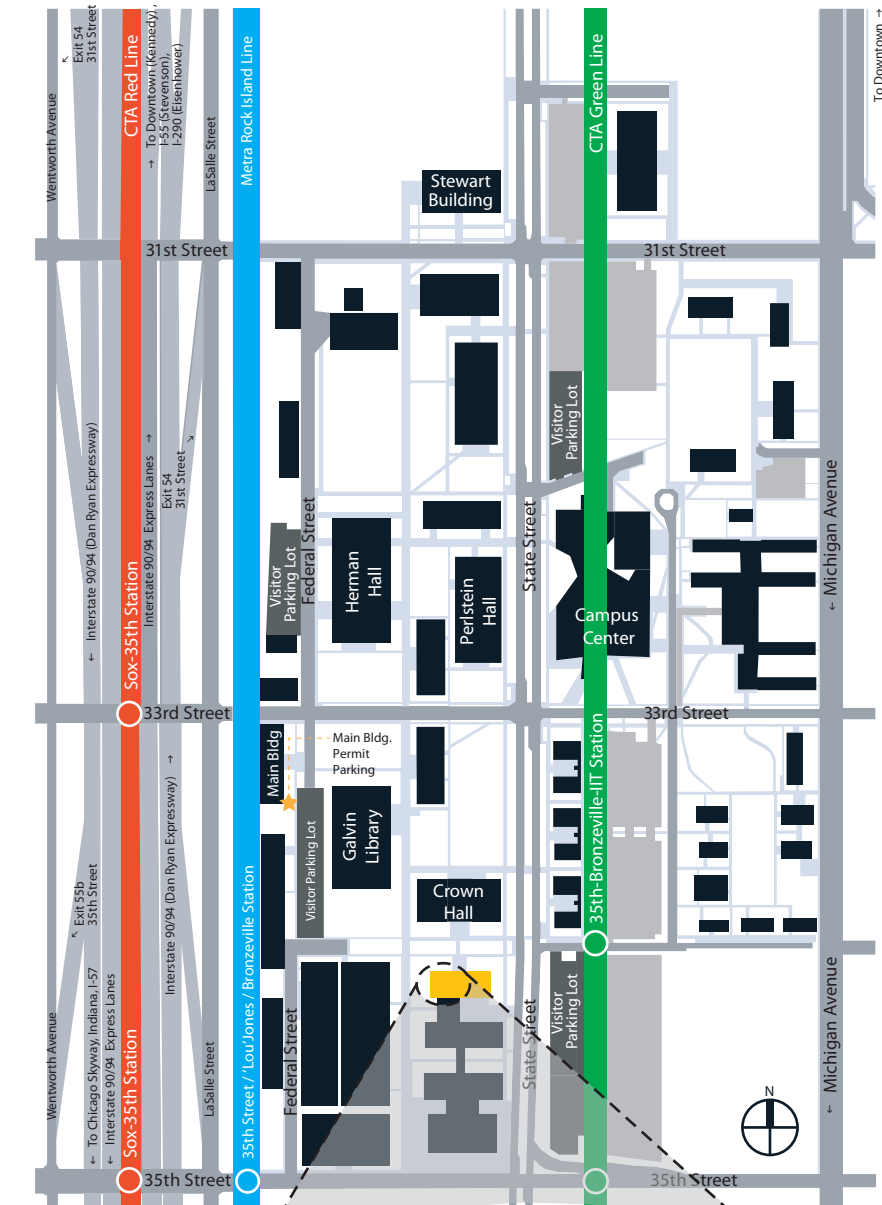

TRAIN

IIT is reachable by two of Chicago's "El" lines and one Metra.

- CTA Green Line to 35th Street/Bronzeville/IIT station
- CTA Red Line to Sox/35th Street station
- Metra Rock Island Line to 35th Street / 'Lou' Jones / Bronzeville station

BUS

There are several CTA bus lines with stops on IIT's Campus:

- #29-State, #35-35th, #24-Wentworth, #4-Cottage Grove, #1-Michigan

AUTOMOBILE

From the North:

Dan Ryan (I-90/94) Expressway East to the 31st Street exit. Turn left (East) on 31st, then, turn on Federal or State Street (Depending on parking arrangements).

From the South:

Dan Ryan (I-90/94) Expressway West to the 35th Street exit. Turn right (East) on 35th, then, turn left (North) on State Street.

Or From Lake Shore Drive:

Lake Shore Drive South and exit at 31st Street. Go inland (West) to State Street, turn left (South).

PARKING

Visitor Parking Lots with payboxes, accepting cash or credit card, are available on campus. Street parking available off campus.

NOTE: total distance from downtown Chicago to IIT is approximately 3 miles and approximately 30 min by **BUS**, 20 min by **TRAIN** and 10 min by **AUTOMOBILE**.