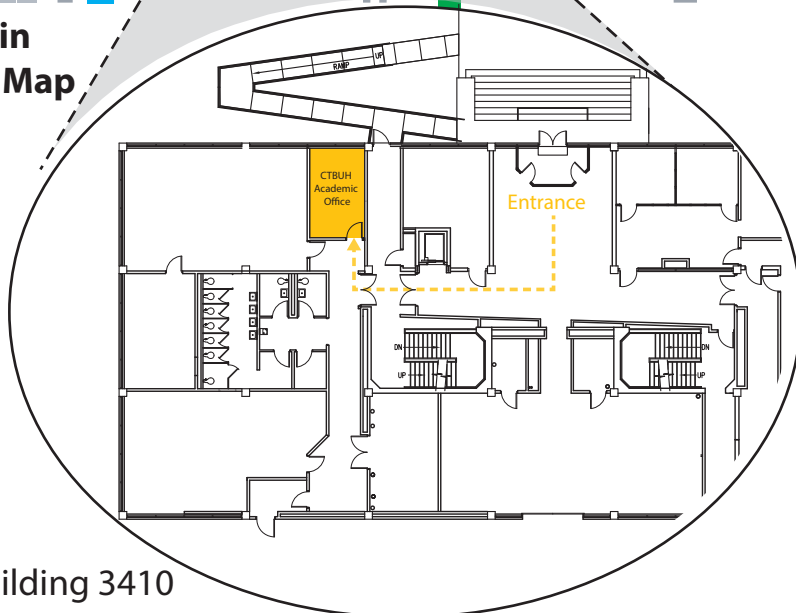

IIT Main Campus Map

Building 3410

The CTBUH Chicago Academic Office is located within the Illinois Institute of Technology's main campus. It is housed in Building 3410, which is located along State Street just south of S.R. Crown Hall. To reach IIT's campus by: