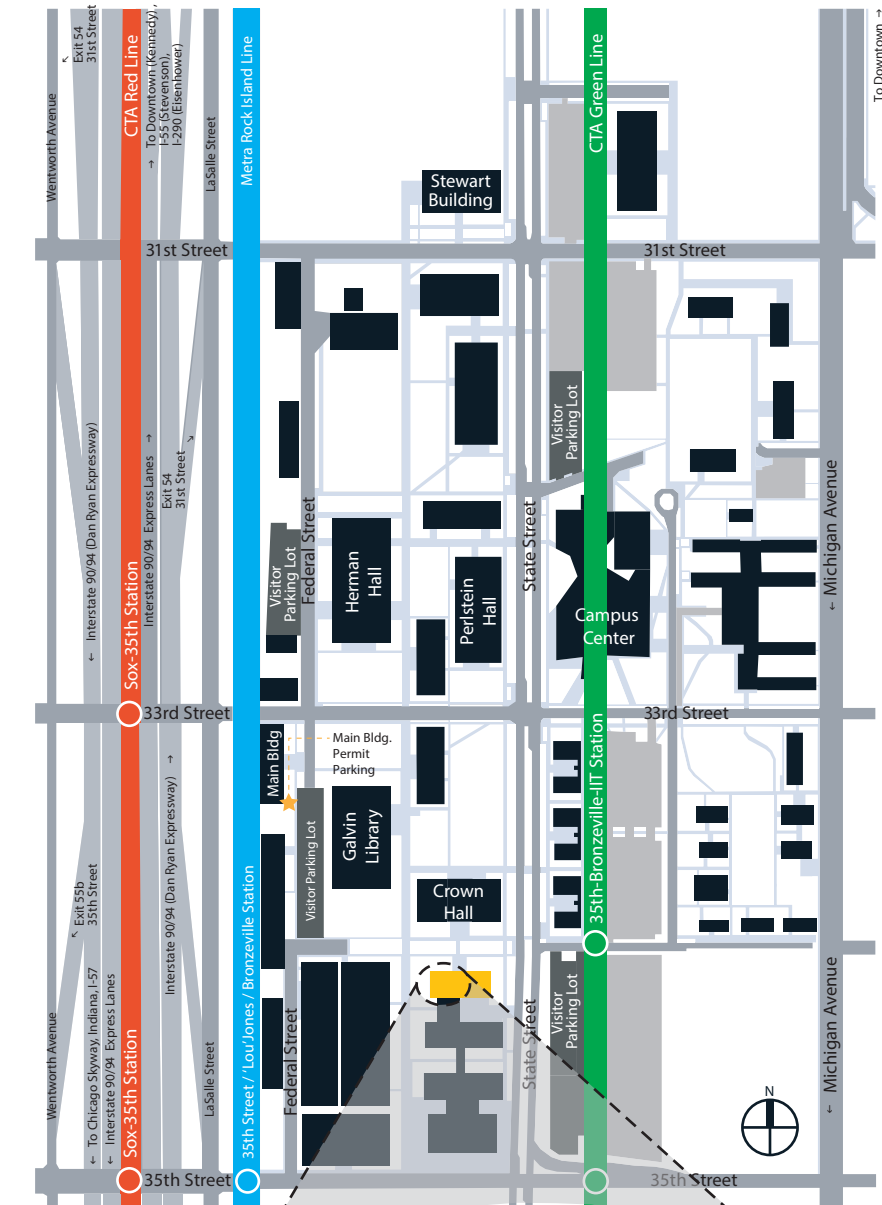

IIT Main Campus Map

Building 3410

The CTBUH Chicago Academic Office is located within the Illinois Institute of Technology's main campus. It is housed in Building 3410, which is located along State Street just south of S.R. Crown Hall. To reach IIT's campus by:

TRAIN

IIT is reachable by two of Chicago's "El" lines and one Metra.

- CTA Green Line to 35th Street/Bronzeville/IIT station
- CTA Red Line to Sox/35th Street station
- Metra Rock Island Line to 35th Street / 'Lou' Jones / Bronzeville station

BUS

There are several CTA bus lines with stops on IIT's Campus:

- #29-State, #35-35th, #24-Wentworth, #4-Cottage Grove, #1-Michigan

AUTOMOBILE

From the North:

Dan Ryan (I-90/94) Expressway East to the 31st Street exit. Turn left (East) on 31st, then, turn on Federal or State Street (Depending on parking arrangements).

From the South:

Dan Ryan (I-90/94) Expressway West to the 35th Street exit. Turn right (East) on 35th, then, turn left (North) on State Street.

Or From Lake Shore Drive:

Lake Shore Drive South and exit at 31st Street. Go inland (West) to State Street, turn left (South).